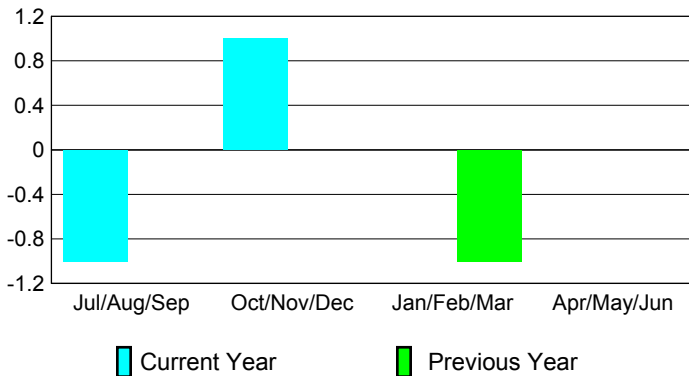

2008-2009 GMT Quarterly Report for District (or Undistricted) District LC 6

GMT: Mr. Edison Karnopp

Location: BRAZIL

GMT CA: 3

CLUBS

Club Results 2008-2009

Clubs 2007-2008

Month	New Club Goal	Actual New Clubs	Actual Dropped Clubs	Gain/Loss of Clubs	Gain/Loss of Clubs
Jul/Aug/Sep	0	0	-1	-1	0
Oct/Nov/Dec	0	0	1	1	0
Jan/Feb/Mar	0	0	0	0	-1
Apr/May/June	1	1	-1	0	0
Totals	1	1	-1	0	-1

Club Results 2008-2009

Goal, New, Dropped, Gain/Loss

Comparison of Club Gain/Loss

Current Year Compared to the Previous Year

YTD Status Quo Clubs 2008-2009

Status Quo Clubs Compared to Status Quo Members

MEMBERSHIP

Membership Results 2008-2009

Membership 2007-2008

Month	Net Memb Goal	Actual New Memb	Actual Dropped Memb	Gain/Loss of Memb	Gain/Loss of Memb
Jul/Aug/Sep	15	52	-68	-16	-16
Oct/Nov/Dec	15	51	-52	-1	7
Jan/Feb/Mar	30	67	-47	20	-4
Apr/May/June	30	94	-68	26	-3
Totals	90	264	-235	29	-16

Membership Results 2008-2009

Goal, New, Dropped, Gain/Loss

Comparison of Membership Gain/Loss

Current Year Compared to the Previous Year

Gender Comparison 2008-2009

Jul/Aug/Sep

Oct/Nov/Dec

Jan/Feb/Mar

Apr/May/June

Male

Female