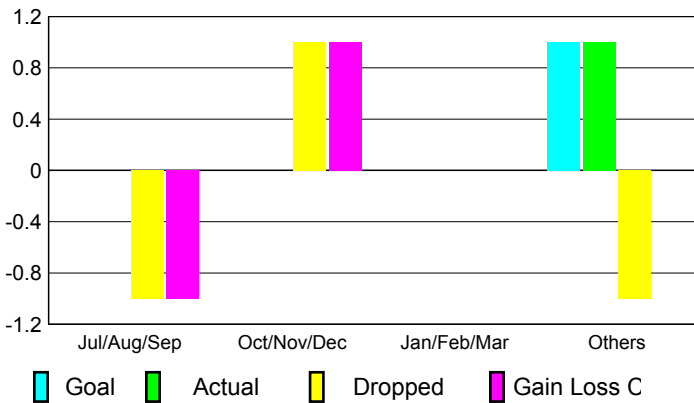

2008-2009 GMT Quarterly Report for District (or Undistricted) District LC 6

GMT: Mr. Edison Karnopp

Location: BRAZIL

GMT CA: 3

CLUBS

Club Results 2008-2009

Clubs 2007-2008

Month	New Club Goal	Actual New Clubs	Actual Dropped Clubs	Gain/Loss of Clubs	Gain/Loss of Clubs
Jul/Aug/Sep	0	0	-1	-1	0
Oct/Nov/Dec	0	0	1	1	0
Jan/Feb/Mar	0	0	0	0	-1
Apr/May/June	1	1	-1	0	0
Totals	1	1	-1	0	-1

Club Results 2008-2009

Goal, New, Dropped, Gain/Loss

Comparison of Club Gain/Loss

Current Year Compared to the Previous Year