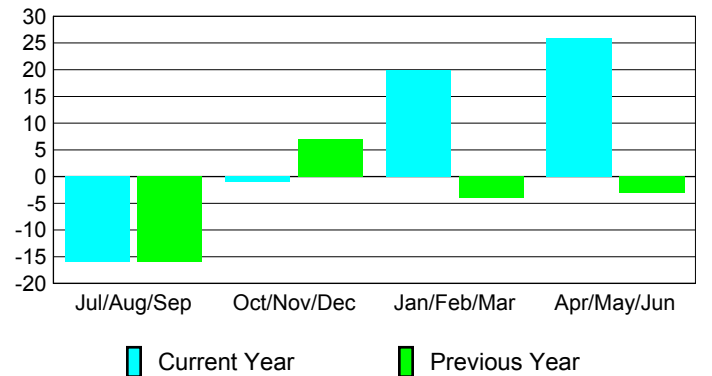

Gender Comparison 2008-2009

Jul/Aug/Sep

Oct/Nov/Dec

Jan/Feb/Mar

Apr/May/June

Male

Female