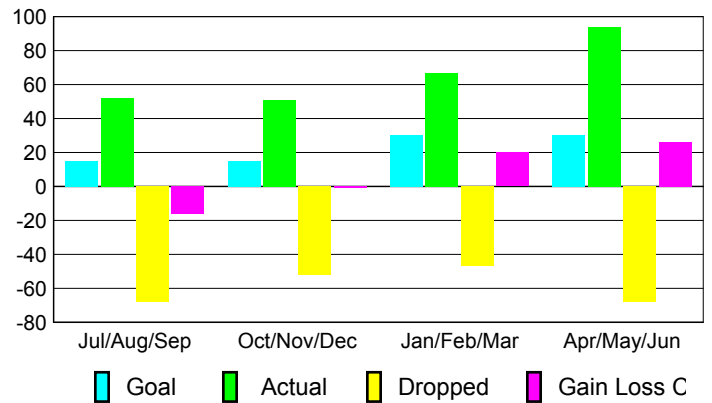

Membership Results 2008-2009

Goal, New, Dropped, Gain/Loss

Comparison of Membership Gain/Loss

Current Year Compared to the Previous Year